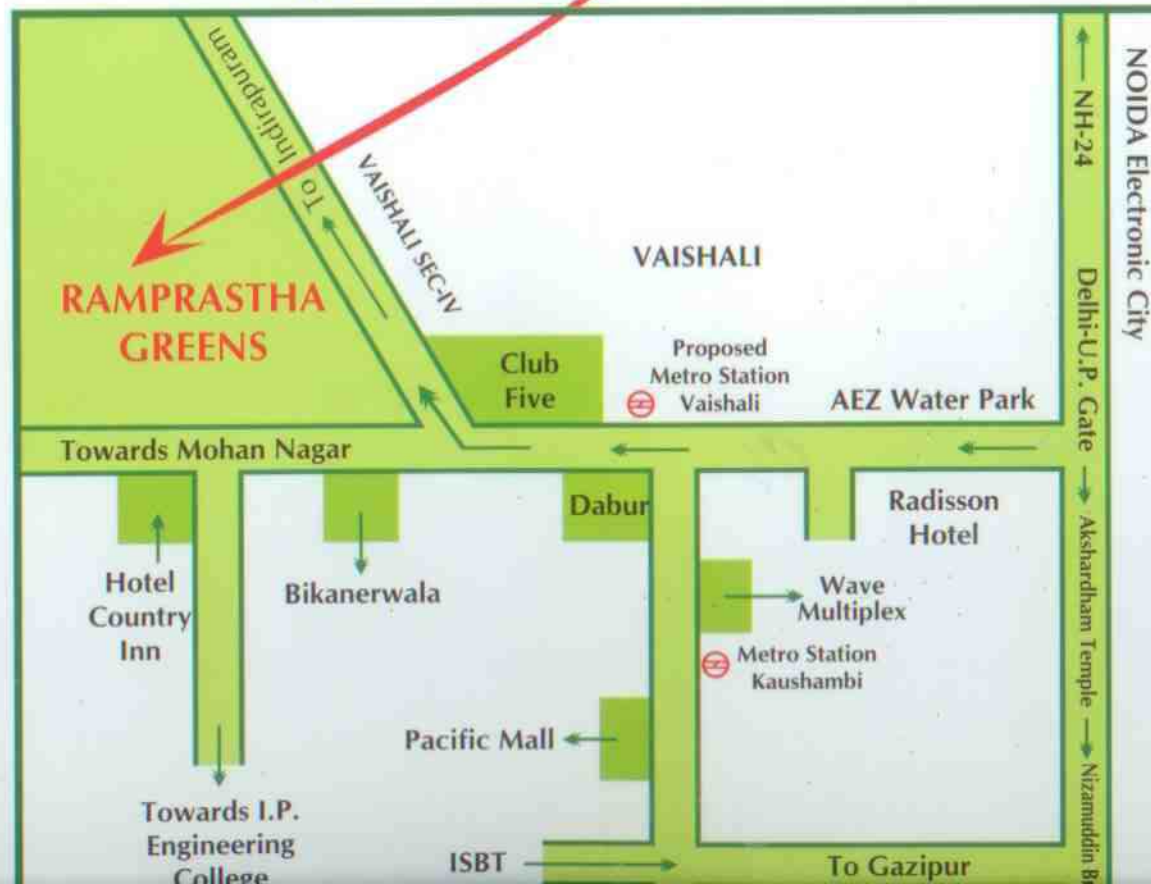

2/3 BR Apts. & Penthouses

Architect
Nivedita & Uday Pand
B/23-25, Kailash Colo

Live a Floral Life at Ramprastha Greens

Florenxia

2/3 BR Apts. & Penthouses

DISTANCES

- 13 Km from C.P.
- 2 Km from Anand Vihar ISBT
- 10Km from ITO
- Adjacent to Proposed Metro Station

Your home is a place where you get happiness. A world and where blossoms everyday. The charisma of class, a healthy environment, your expectation, present the most elite of DELHI-NCR, **Florenxia** that is located at **Ramprastha Greens**, a 100% township surrounded by a lush greenscape. Ramprastha Greens is the finest township of Vaishali, a suburb of Delhi and a city encompassed with class infrastructure, magnificent residential and commercial complexes, corporate multiplexes and more. Hotel, Reputed Colleges, Hospital, civic amenities lie in its vicinity.